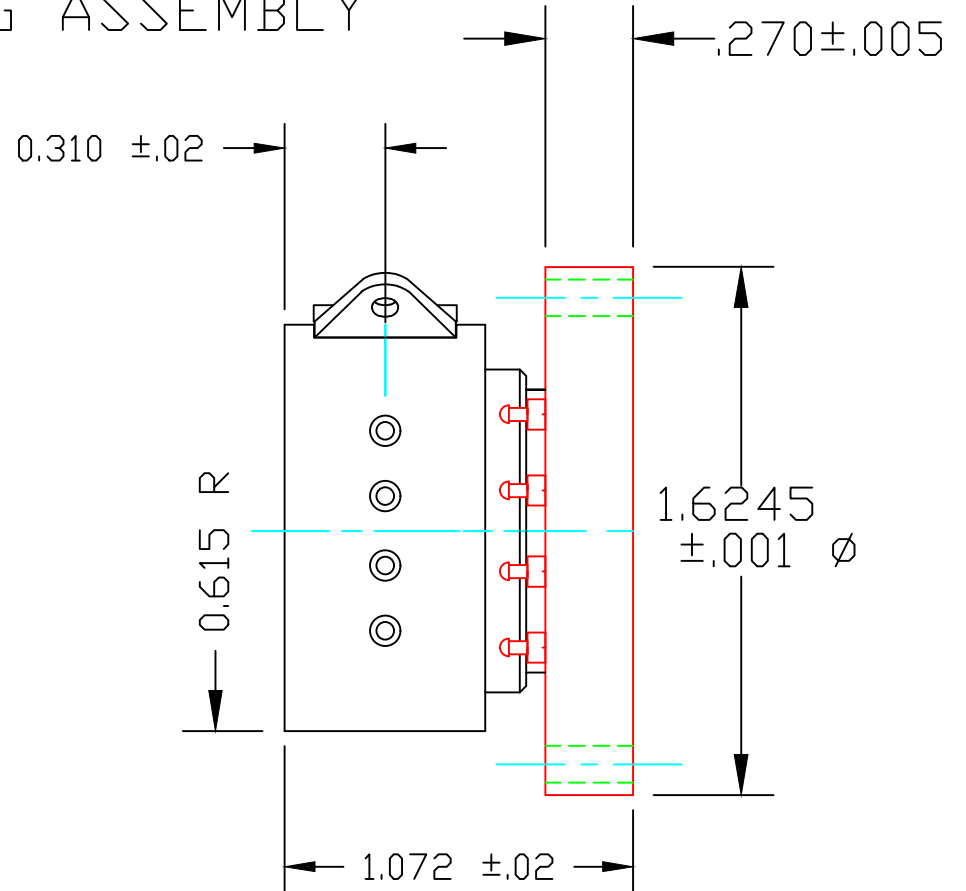

C213819A

8-7-14 KDL snap upgrades .025 longer

7-14-15 KDL 1.6245±.001 ROTOR

MODEL SHORT S8/T SLIP RING ASSEMBLY

MICHIGAN SCIENTIFIC CORPORATION © 2020
 08500 ANCE ROAD
 CHARLEVOIX, MI 49720

PHONE: (231)547-5511 FAX: (231)547-7070

TOLERANCES .xxxx ±--- .xxx ±--- .xx ±-- ANGLES ±-°-'	DESIGNED BY: KDL	DATE: 6-28-00	SCALE: 1:1
SURFACE FINISH ---RMS	DRAWN BY: DKK/KDL	TITLE: SHORT S8/T	SHT OF SHTS: AH
DRAWING NO.: C213819A	CHECKED BY: KDL	MATERIAL:	

ALL DIMENSIONS IN INCHES
 DESIGN MAY CHANGE WITHOUT NOTICE

W:\SLIPRINGS\SERIES\SHORTS8\C213819A.dwg, 2/5/2021 5:00:39 PM