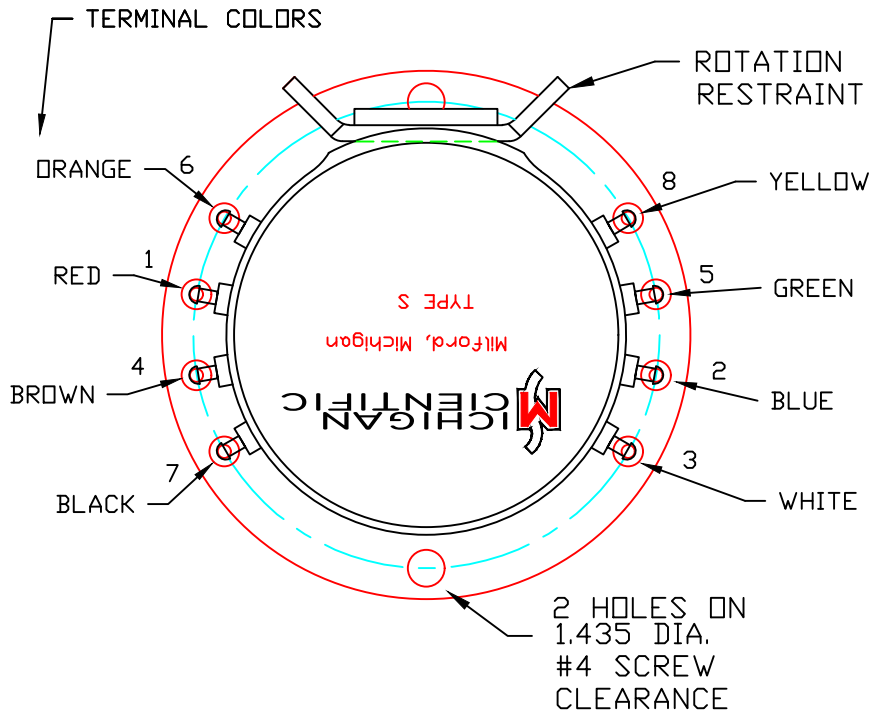

C213819A

8-7-14 KDL snap upgrades .025 longer

7-14-15 KDL 1.6245±.001 ROTOR

MODEL SHORT S8/T SLIP RING ASSEMBLY

MICHIGAN SCIENTIFIC CORPORATION © 2020
 08500 ANCE ROAD
 CHARLEVOIX, MI 49720

PHONE: (231)547-5511 FAX: (231)547-7070

TOLERANCES .xxxx ±--- .xxx ±--- .xx ±-- ANGLES ±-°-'	DESIGNED BY: KDL	DATE: 6-28-00	SCALE: 1:1
SURFACE FINISH ---RMS	DRAWN BY: DKK/KDL	TITLE: SHORT S8/T	SHT OF SHTS: AH
DRAWING NO.: C213819A	CHECKED BY: KDL	MATERIAL:	

ALL DIMENSIONS IN INCHES
 DESIGN MAY CHANGE WITHOUT NOTICE

W:\SLIPRINGS\SERIES\SHORTS8\C213819A.dwg, 2/5/2021 5:00:39 PM